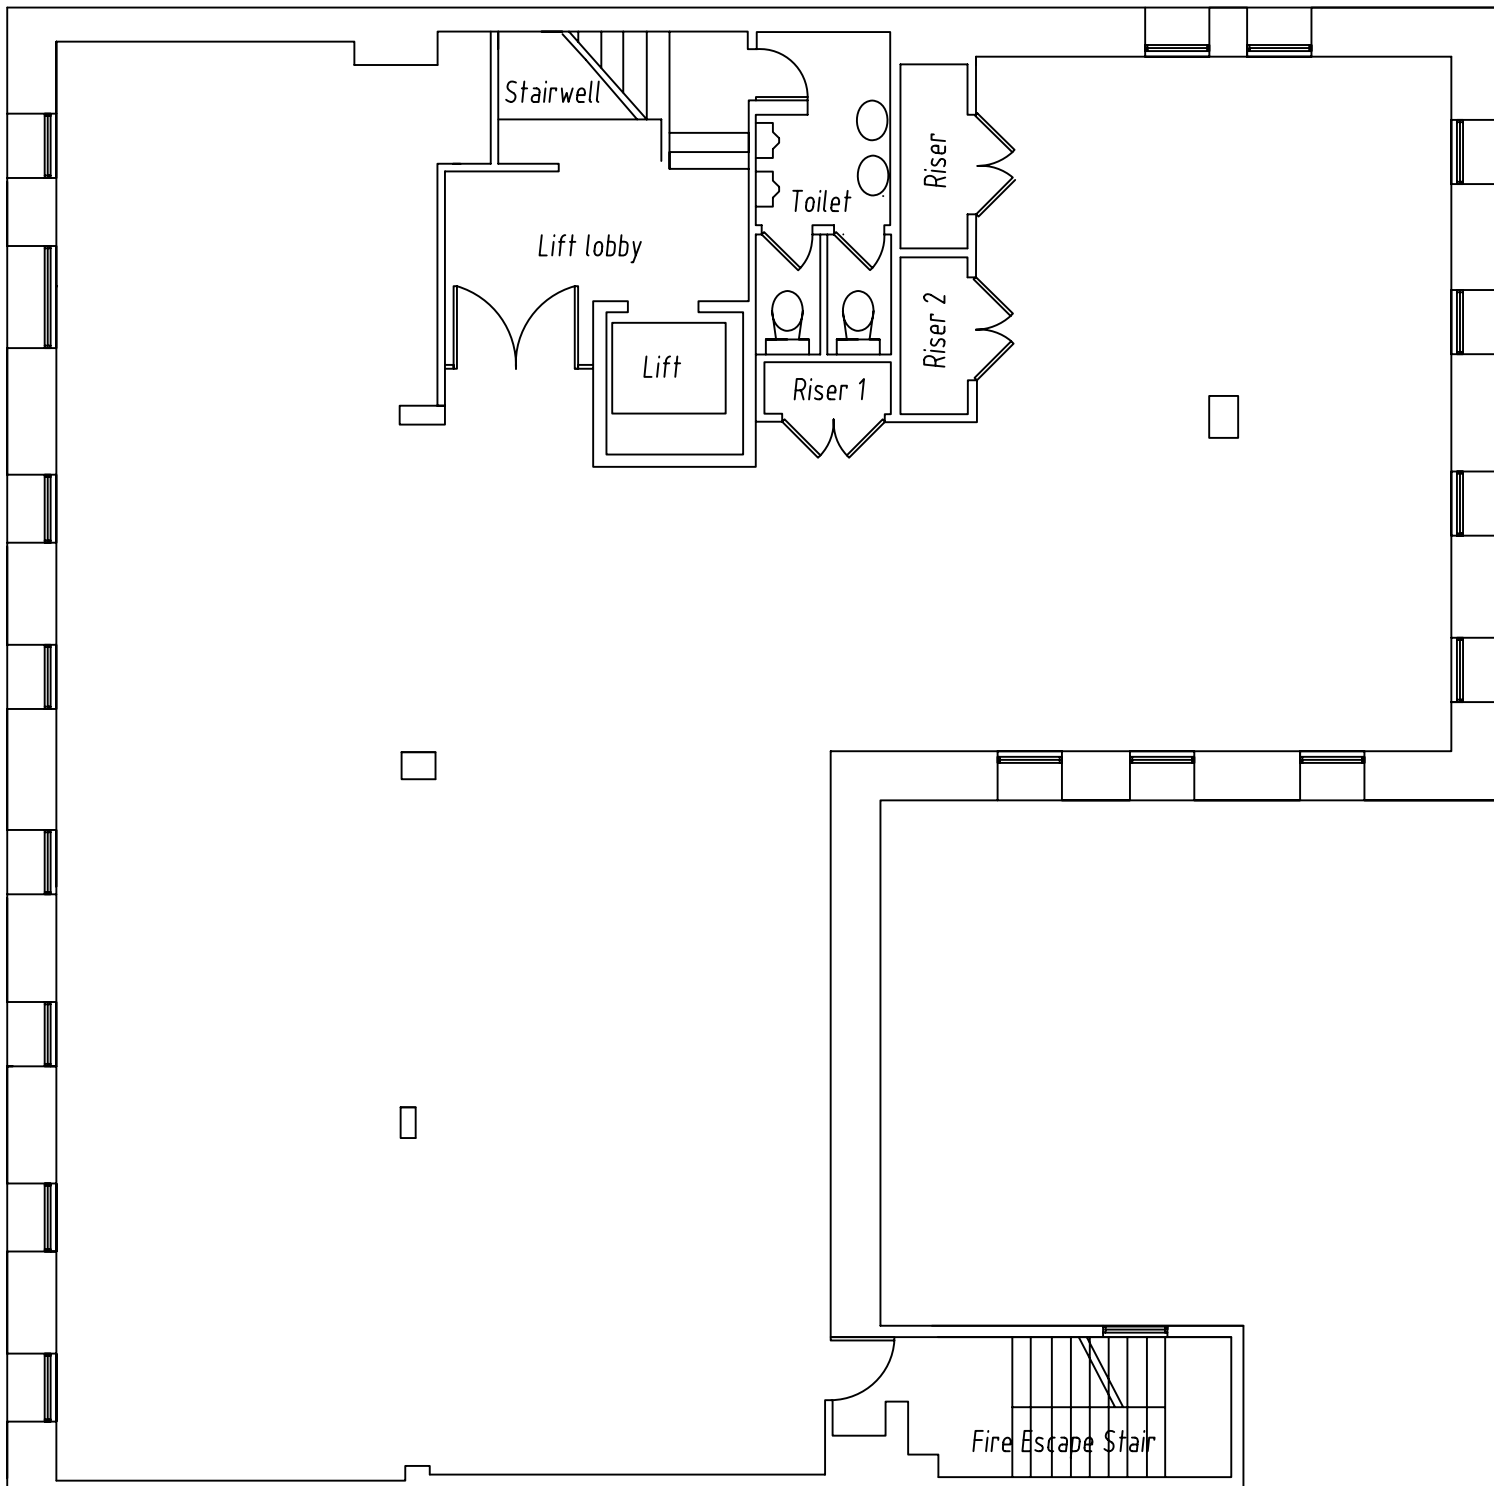

Do not scale from the drawing
Check all dimensions on site.

3rd Floor
43 Conduit Street
Mayfair
London
W1S 2YJ

Tel. 020 7734 8603
www.buildinglogic.uk.com

SHEET STREET

title
GENERAL ARRANGEMENT PLAN
address
ROYAL ALBERT HOUSE
SHEET STREET, WINDSOR
BERKSHIRE, SL4 1BE
drawing title
THIRD FLOOR PLAN
scale 1:100@A4 drg no. rev.
date 01.09.10 BL.RAH.GA.005