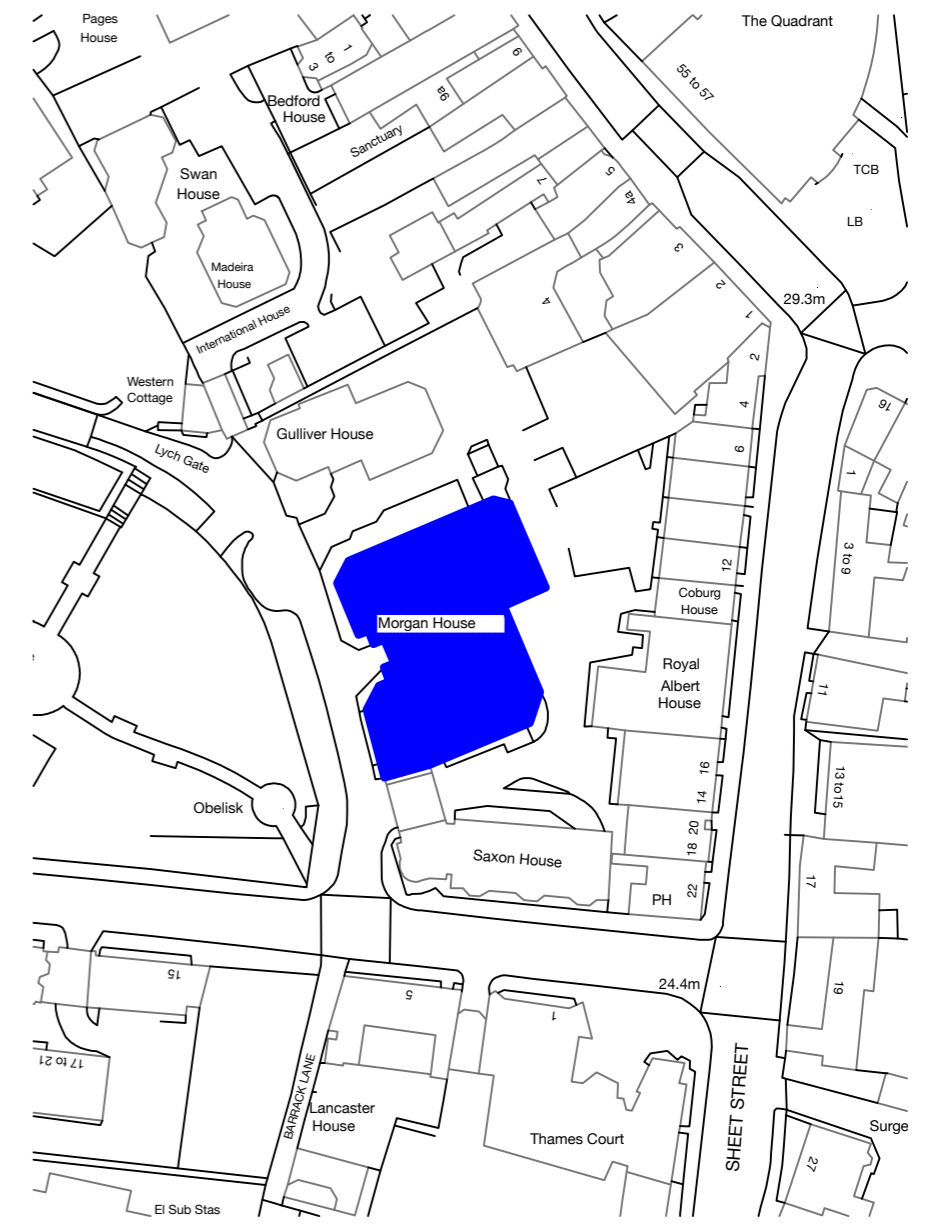

First Floor Morgan House, Madeira Walk, Windsor, Berkshire, SL4 1EP
LEASE PLAN Scale 1:150

Morgan House, Madeira Walk, Windsor, Berkshire, SL4 1EP
First Floor General Arrangement - Part Floor Demise - LEASE PLAN & LOCATION PLAN
18.12.17 - Scale 1:150 @ A3 - Dwg 105 LP 100

Revision
A

Morgan House, Madeira Walk, Windsor, Berkshire, SL4 1EP
LOCATION PLAN Scale 1:1250

Axiom Solutions Limited
www.axiomsolutionsltd.com