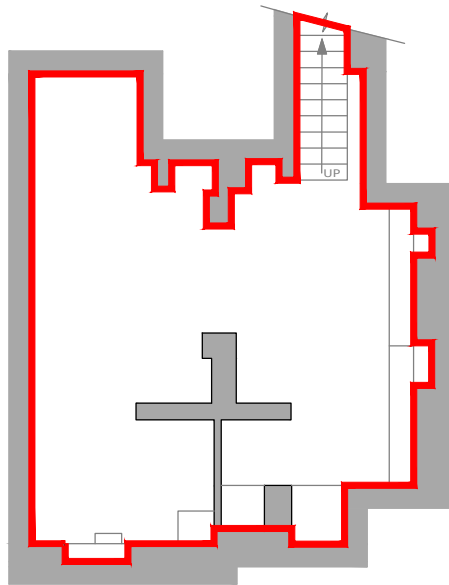

LOCATION PLAN SCALE 1:1250

BASEMENT

PLEASE NOTE, THIS IS AN A4 PLAN, IT SHOULD NOT BE ENLARGED OR SHRUNK TO FIT. WHEN PRINTING SET THE SCALE TO 'NONE'

drawing address 140 PEASCOD STREET WINDSOR, BERKSHIRE SL4 1DS	location/details BASEMENT LEASE PLAN	date 13/02/17	scale 1/100
		dwg. no. PP4336-01	sheet A4